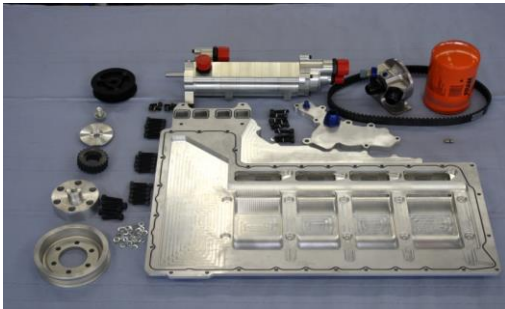

Dry Sump system BMW S65

Dry Sump system for BMW S65 V8

-Components:

- Dry Sump pan
- Dry Sump pump
- HTD belt
- HTD gear for mandrel
- HTD gear for Dry Sump pump
- Mandrel
- Mandrel-washer
- Oil output plate
- Oil input plate
- Remote filter with adaptor
- Oil tank 10L.